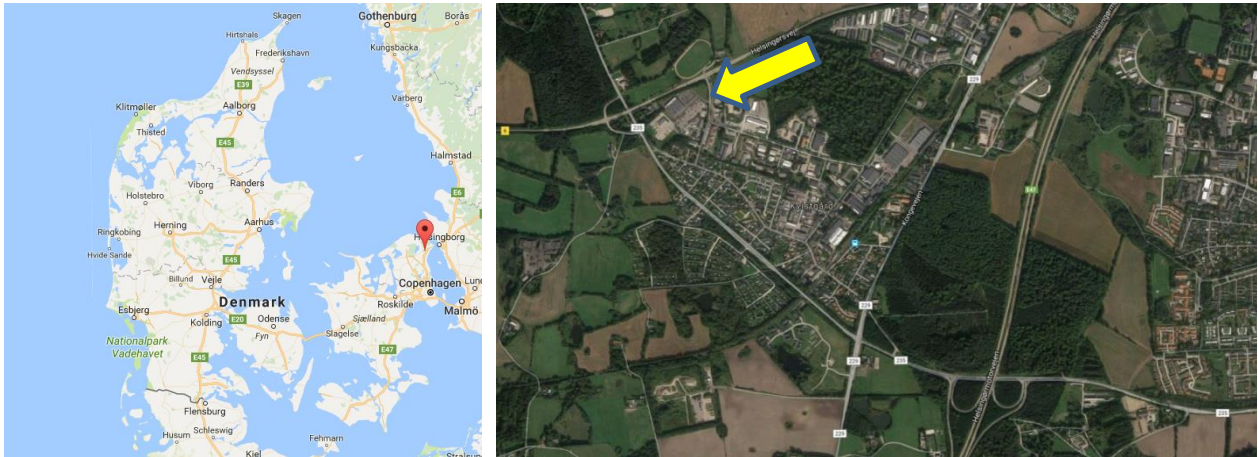

## Directions to 7 HG'p: YffcdYfa

ÔÙÀÓ [ ] ^!{ is located in Kvistgaard approximately 60 km from Copenhagen Airport in Denmark. The map shows our location and you can find driving directions from Copenhagen Airport and from Helsingør below.

## Directions to 7 HG'p: YffcdYfa from Copenhagen

### By Car

Take motor way E20 Direction North, and continue by motorway E47/E55 (Direction Helsingør). Take the exit no. 4, "Kvistgaard", and turn left. At the first roundabout continue straight on until you can see the sign to the Industry area ("Industrikvater). Then turn left at the second road (Munkegårdsvej). Then turn right at the second road (Porthusvej) The above map can also help you find ÔÙÀÓ [ ] ^!{ .

From Copenhagen center it takes approximately 45 min and approximately 1 hour from the airport. ÔÙÀÓ [ ] ^!{ is located in number 4.