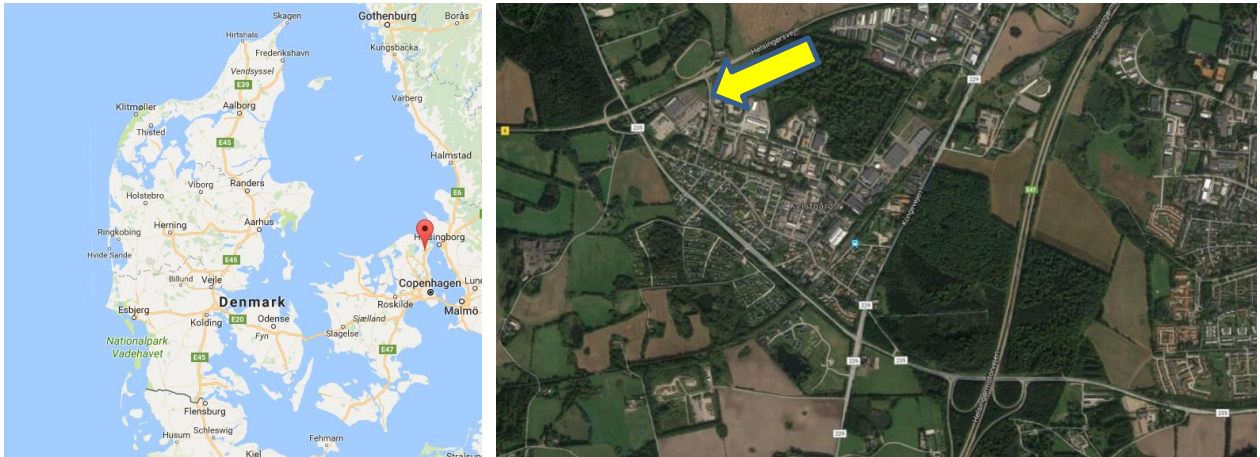

Directions to 7 HG'p: YffdYfa

ÔVÙÁÖ is located in Kvistgaard approximately 60 km from Copenhagen Airport in Denmark. The map shows our location and you can find driving directions from Copenhagen Airport and from Helsingør below.

Directions to : YffcdYfa from Copenhagen

By Car

Take motor way E20 Direction North, and continue by motorway E47/E55 (Direction Helsingør). Take the exit no. 4, “Kvistgaard”, and turn left. At the first roundabout continue straight on until you can see the sign to the Industry area (“Industrikvater”). Then turn left at the second road (Munkegårdsvej). Then turn right at the second road (Porthusvej)

From Copenhagen center it takes approximately 45 min and approximately 1 hour from the airport. CTS | Ferroperm is located in number 4.

By Train / Taxi

Take the Regional train from Copenhagen Airport (or Malmø) towards Helsingør and exit at Espergærde station. The journey by train will take approximately 1:15 hour. At Espergærde station a taxi can bring you to CTS | Ferroperm (10 minutes trip).